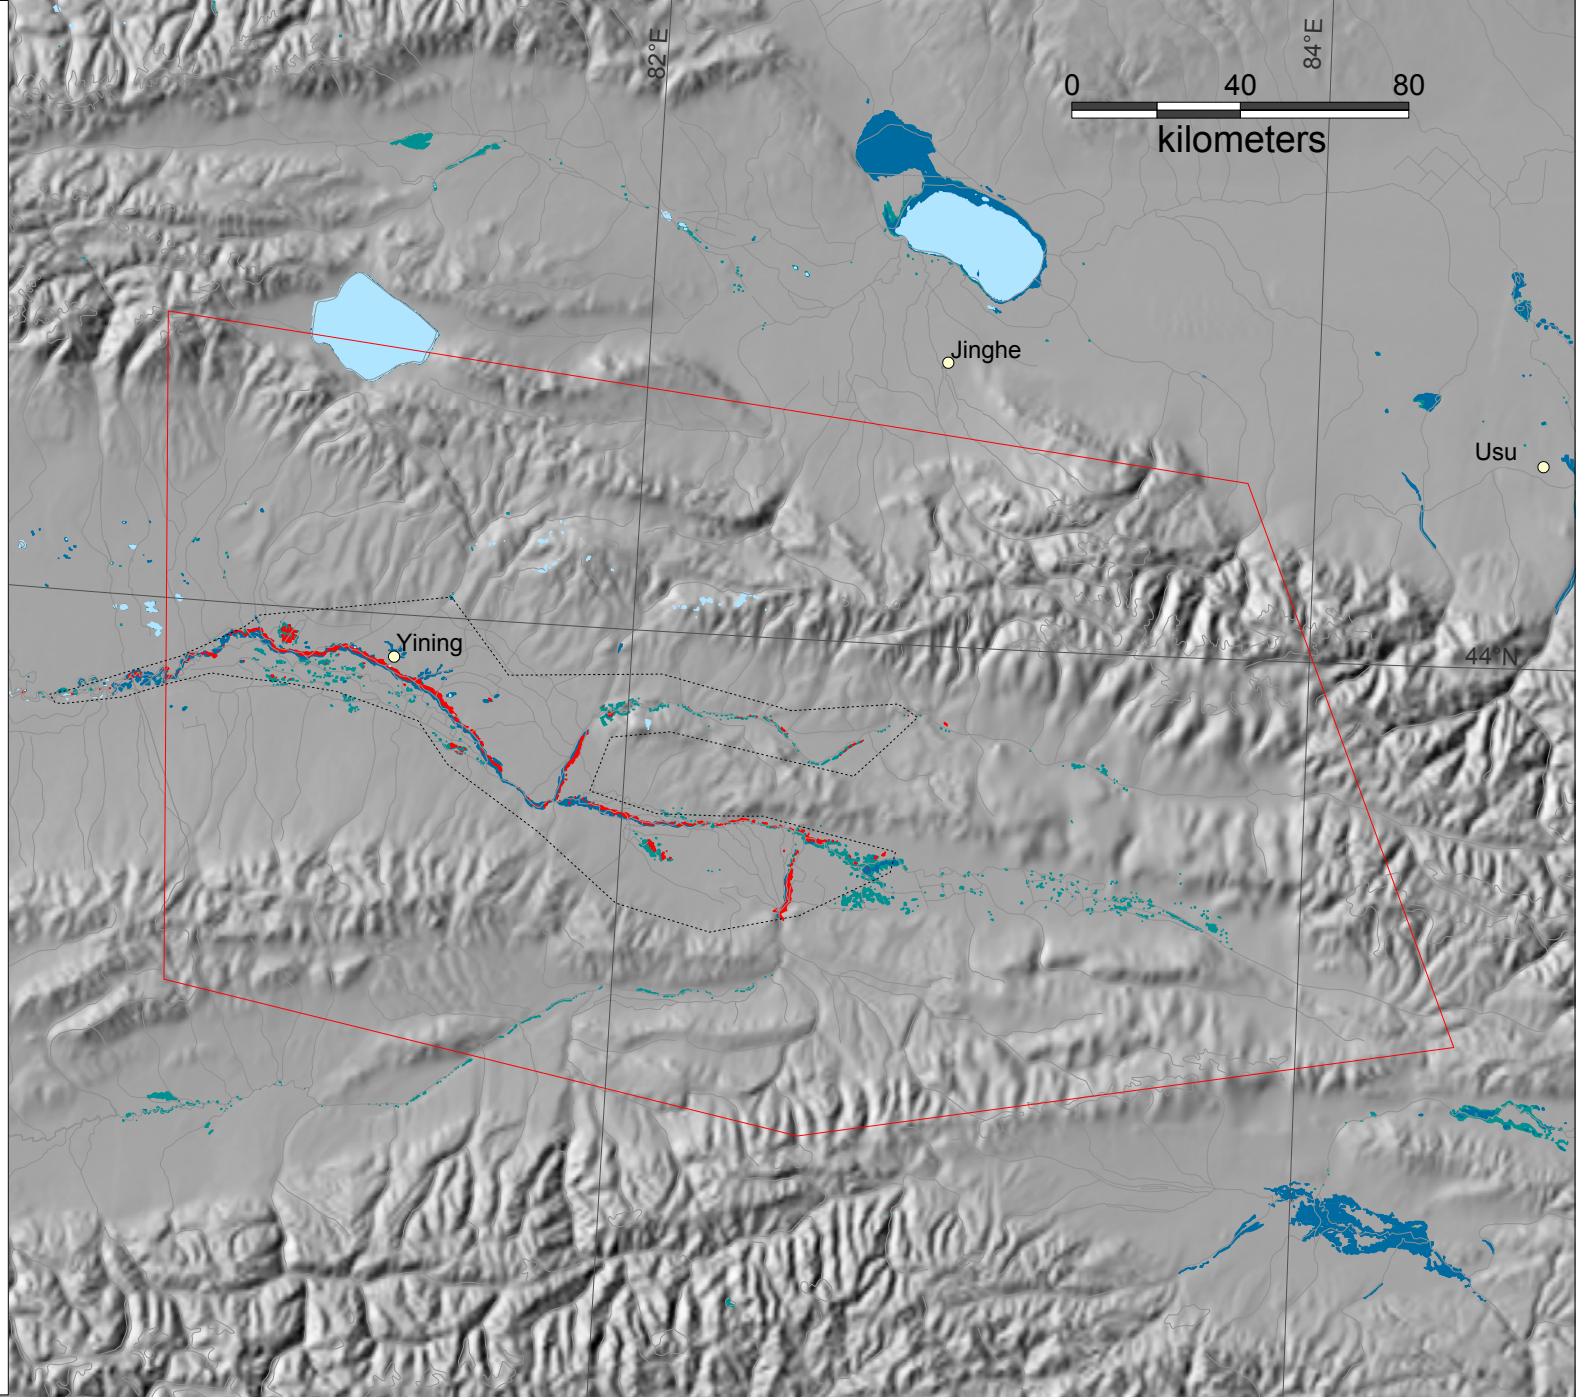

DFO event # 2003-128
Ili Valley, Xinjiang, China

- Area affected

- MODIS flood inundation limit
June 7, 2003

- MODIS data cloud free area
June 7, 2003

- MODIS reference water
- Flooded Lands in:
 - (August) 2002
 - (June - July) 2002

- Main city

Copyright 2003
Dartmouth Flood Observatory
Dartmouth College
Hanover NH 03755 USA
G. R. Brakenridge
Elaine Anderson
Sébastien Caquard
Work supported by
NASA grant NAG5-9470

Universal Transverse Mercator
UTM Zone 45 North; WGS 84
Graticule: 2 degrees